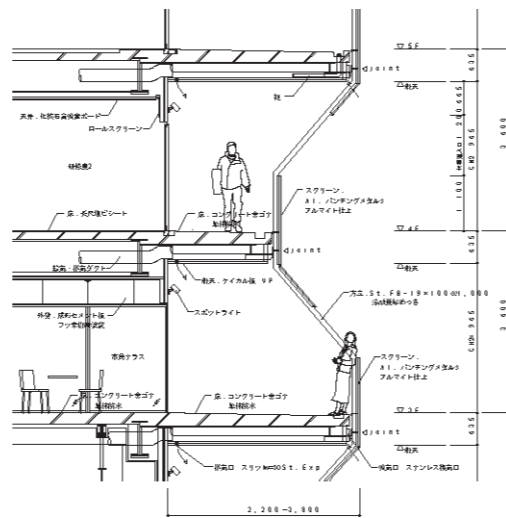

Building and facade design, visualisation
of Gunma University, Ota.
Project completed in 2008.

For Itsuko Hasegawa Atelier, 2006-2008
Gunma University, Ota

Thomas Volstorf, 2006-2008
thomas.volstorf@email.de